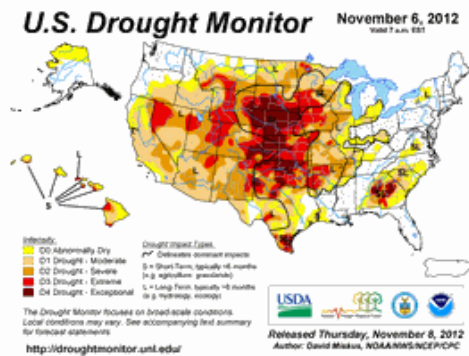

### (Regional)-Drought Monitor Shows 60 Percent Of Lower 48 Experiencing Drought

By: Roxie Graham-Marski Posted at: 11/08/2012 09:26 AM

ST. LOUIS (AP) - The nation's worst drought in decades has worsened in parts of the nation's midsection, further frustrating ranchers and growers of winter wheat in Kansas and Oklahoma.

The U.S. Drought Monitor's weekly update posted Thursday shows that 60 percent of the land in the lower 48 states is experiencing some degree of drought as of Tuesday. That's down less than a percentage point from the previous week.

But the nation's worst drought in decades intensified in Kansas, the top U.S. producer of winter wheat. Thursday's update shows that the expanse of that state in extreme or exceptional drought - the two worst classifications - rose roughly 6 percentage points, to 83.8 percent.