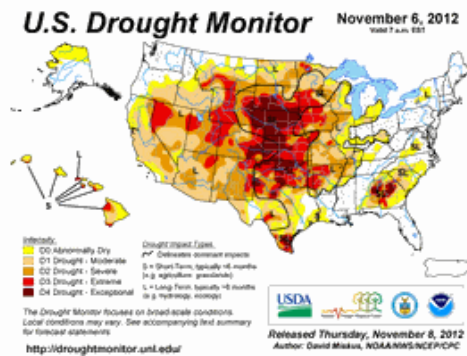

By: Roxie Graham-Marski Posted at: 11/08/2012 09:26 AM

ST. LOUIS (AP) - The nation's worst drought in decades has worsened in parts of the nation's midsection, further frustrating ranchers and growers of winter wheat in Kansas and Oklahoma.

The U.S. Drought Monitor's weekly update posted Thursday shows that 60 percent of the land in the lower 48 states is experiencing some degree of drought as of Tuesday. That's down less than a percentage point from the previous week.

But the nation's worst drought in decades intensified in Kansas, the top U.S. producer of winter wheat. Thursday's update shows that the expanse of that state in extreme or exceptional drought - the two worst classifications - rose roughly 6 percentage points, to 83.8 percent.