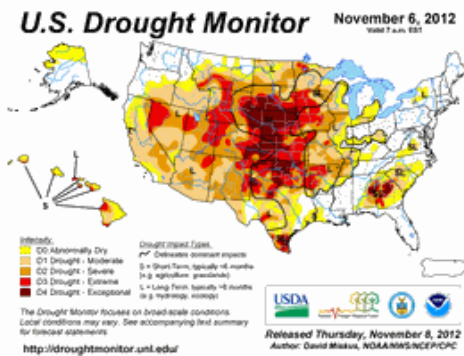

By: Roxie Graham-Marski Posted at: 11/08/2012 09:26 AM

ST. LOUIS (AP) - The nation's worst drought in decades has worsened in parts of the nation's midsection, further frustrating ranchers and growers of winter wheat in Kansas and Oklahoma.

The U.S. Drought Monitor's weekly update posted Thursday shows that 60 percent of the land in the lower 48 states is experiencing some degree of drought as of Tuesday. That's down less than a percentage point from the previous week.

But the nation's worst drought in decades intensified in Kansas, the top U.S. producer of winter wheat. Thursday's update shows that the expanse of that state in extreme or exceptional drought - the two worst classifications - rose roughly 6 percentage points, to 83.8 percent.